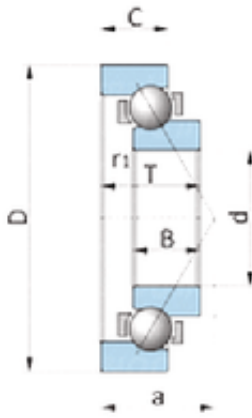

China abec 7 Bearing Supplier

NSK BA246-2A EXCAVATOR BEARINGS 246x313x32mm

Bearing No. BA246-2A

Size	246x313x32 mm
Bore Diameter	246 mm
Outer Diameter	313 mm
Width	32 mm
d	246 mm
D	313 mm

BA246-2A Bearing 2D drawings and 3D CAD models