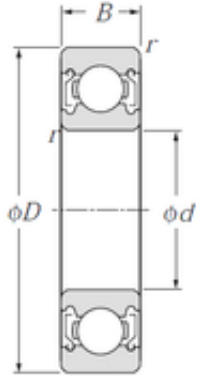

China abec 7 Bearing Supplier

NTN 6308zz Automobile Ball Bearing 6304zz, 6306zz, 6307zz, 6309zz, 6310zz, 6305zz, 6302zz, 6301zz, 6302zz

Bearing No. 6308zz

6308zz Bearing 2D drawings and 3D CAD models

Size	40x90x23 mm
Bore Diameter	40 mm
Outer Diameter	90 mm
Width	23 mm
d	40 mm
D	90 mm
B	23 mm
C	23 mm
rn	0,5 mm
r min.	1,5 mm
da min.	48 mm
da max	54 mm
Da max.	82 mm
ra max.	1,5 mm
Weight	0,63 Kg
Basic dynamic load rating (C)	40,5 kN
Basic static load rating (C0)	24 kN
(Grease) Lubrication Speed	7 800 r/min
Category	Single Row Ball Bearings
Inventory	2.0
Manufacturer Name	NTN
Minimum Buy Quantity	N/A
Weight / Kilogram	0.64
EAN	4547359005561

China abec 7 Bearing Supplier

Product Group	B00308
Enclosure	2 Metal Shields
Precision Class	ABEC 1 ISO P0
Maximum Capacity / Filling Slot	No
Rolling Element	Ball Bearing
Snap Ring	No
Internal Special Features	No
Cage Material	Steel
Internal Clearance	C0-Medium
Inch - Metric	Metric
Long Description	40MM Bore; 90MM Outside Diameter; 23MM Outer Race Diameter; 2 Metal Shields; Ball Bearing; ABEC 1 ISO P0; No Filling Slot; No Snap Ring; No Internal Special Features
Category	Single Row Ball Bearing
UNSPSC	31171504
Harmonized Tariff Code	8482.10.50.68
Noun	Bearing
Keyword String	Ball
Manufacturer URL	http://www.ntnamerica.com
Manufacturer Item Number	6308ZZ
Weight / LBS	1.401
Outer Race Width	0.906 Inch 23 Millimeter
Bore	1.575 Inch 40 Millimeter
Outside Diameter	3.543 Inch 90 Millimeter
bore diameter:	40 mm
precision rating:	ISO Class 0
outside diameter:	90 mm
finish/coating:	Uncoated
overall width:	23 mm