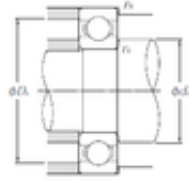

China abec 7 Bearing Supplier

NTN 6308zz Automobile Ball Bearing 6304zz, 6306zz, 6307zz, 6309zz, 6310zz, 6305zz, 6302zz, 6301zz, 6302zz

Bearing No. 6308zz

6308zz Bearing 2D drawings and 3D CAD models

Size	40x90x23 mm
Bore Diameter	40 mm
Outer Diameter	90 mm
Width	23 mm
d	40 mm
D	90 mm
B	23 mm
C	23 mm
rn	0,5 mm
r min.	1,5 mm
da min.	48 mm
da max	54 mm
Da max.	82 mm
ra max.	1,5 mm
Weight	0,63 Kg
Basic dynamic load rating (C)	40,5 kN
Basic static load rating (C0)	24 kN
(Grease) Lubrication Speed	7 800 r/min
Category	Single Row Ball Bearings
Inventory	2.0
Manufacturer Name	NTN
Minimum Buy Quantity	N/A
Weight / Kilogram	0.64
EAN	4547359005561

China abec 7 Bearing Supplier

Product Group	B00308
Enclosure	2 Metal Shields
Precision Class	ABEC 1 ISO P0
Maximum Capacity / Filling Slot	No
Rolling Element	Ball Bearing
Snap Ring	No
Internal Special Features	No
Cage Material	Steel
Internal Clearance	C0-Medium
Inch - Metric	Metric
Long Description	40MM Bore; 90MM Outside Diameter; 23MM Outer Race Diameter; 2 Metal Shields; Ball Bearing; ABEC 1 ISO P0; No Filling Slot; No Snap Ring; No Internal Special Features
Category	Single Row Ball Bearing
UNSPSC	31171504
Harmonized Tariff Code	8482.10.50.68
Noun	Bearing
Keyword String	Ball
Manufacturer URL	http://www.ntnamerica.com
Manufacturer Item Number	6308ZZ
Weight / LBS	1.401
Outer Race Width	0.906 Inch 23 Millimeter
Bore	1.575 Inch 40 Millimeter
Outside Diameter	3.543 Inch 90 Millimeter
bore diameter:	40 mm
precision rating:	ISO Class 0
outside diameter:	90 mm
finish/coating:	Uncoated
overall width:	23 mm