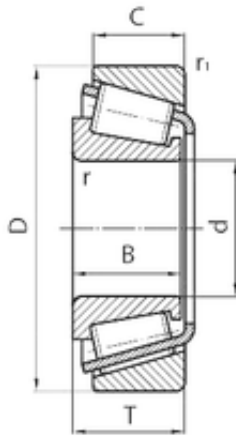

China abec 7 Bearing Supplier

good price timken taper roller bearing
KJLM104948/NP658549

Bearing No. KJLM104948/NP658549

Size	50x82x24.5 mm
Bore Diameter	50 mm
Outer Diameter	82 mm
Width	24,5 mm
d	50 mm
D	82 mm
T	24,5 mm
B	21,5 mm
C	20 mm

KJLM104948/NP658549 Bearing 2D drawings and 3D
CAD models