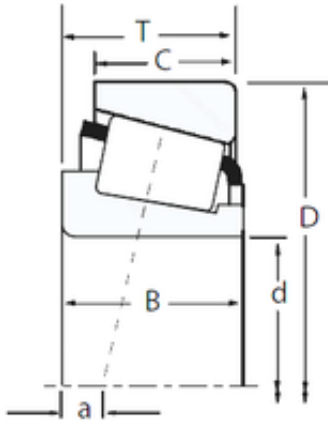

China abec 7 Bearing Supplier

High speed TIMKEN single row tapered roller bearing 32008X timken bearing price list

Bearing No. 32008X

Size	40x68x19 mm
Bore Diameter	40 mm
Outer Diameter	68 mm
Width	19 mm
d	40 mm
D	68 mm
T	19 mm
B	19 mm
C	14,5 mm
R	1 mm
r	1 mm
Weight	0,27 Kg
Dynamic load rating radial (C)	53,8 kN
Calculation factor (e)	0,38

32008X Bearing 2D drawings and 3D CAD models