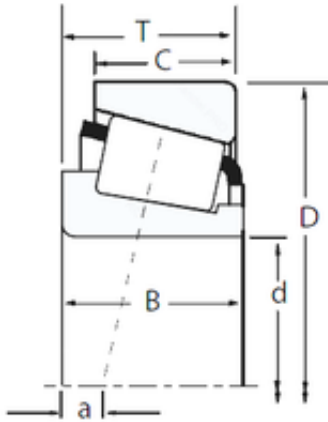

## China abec 7 Bearing Supplier

TIMKEN tapered roller bearing 32307 32309  
32310 32312J 32315 32317JR

Bearing No. 32307

Size	35x80x32.75 mm
Bore Diameter	35 mm
Outer Diameter	80 mm
Width	32,75 mm
d	35 mm
D	80 mm
T	32,75 mm
B	31 mm
C	25 mm
R	2 mm
r	1,5 mm
Weight	0,76 Kg
Dynamic load rating radial (C)	116 kN
Calculation factor (e)	0,31

32307 Bearing 2D drawings and 3D CAD models