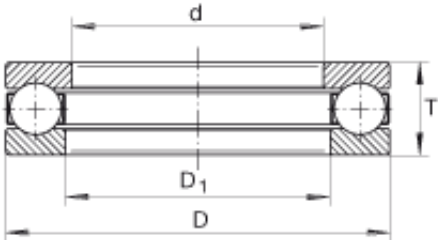

### GATES Industrial Power Transmission PowerGrip Synchronous Belt GT4 1600-8MGT-50

GT4 Bearing 2D drawings and 3D CAD models

Bearing No. GT4

Size	17.463x34.138x14.3 mm
Bore Diameter	17,463 mm
Outer Diameter	34,138 mm
Width	14,3 mm
d	11/16 inch
d	17,463 mm
D	1,344 inch
D	34,138 mm
T	0,563 inch
T	14,3 mm
D <sub>1</sub>	0,719 inch
D <sub>1</sub>	18,263 mm
m	0,135 lbs / Weight
m	61 g / Weight
C <sub>a</sub>	2260 lbf / Dynamic load rating (axial)
C <sub>a</sub>	10100 N / Dynamic load rating (axial)
C <sub>0a</sub>	3750 lbf / Static load rating (axial)
C <sub>0a</sub>	16700 N / Static load rating (axial)